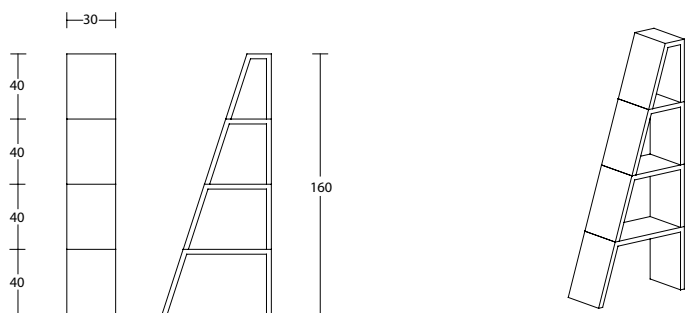

Carlino

design Claudia Carlino

FURNITURE

Tipologia / Item type

Moduli assemblabili in libreria, tavolo basso, porta riviste e seduta / Modular components designed to be assembled in bookshelf, coffee table, magazine holder and seat

Materiali / Material

Pietra Lavica

Dimensioni / Dimensions

67x30x h 160 cm

Peso / Weight

108 kg

PIETRA LAVICA

LITHEA