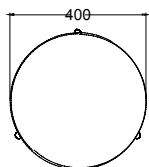

### Dimensioni / Dimensions

790x700x h 1.700 mm  
400x400x h 1.000 mm  
450x675x h 560 mm

### Peso / Weight

40,0 kg  
15,0 kg  
15,0 kg

BIANCO CARRARA

GRIGIO BILLIEMI

NERO MARQUINIA

### Dimensioni / Dimensions

500x500x h 140 mm