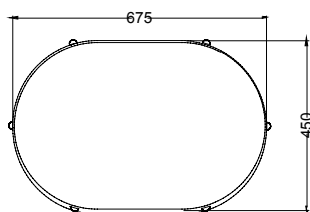

### Dimensioni / Dimensions

790x700x h 1.700 mm  
400x400x h 1.000 mm  
450x675x h 560 mm

### Peso / Weight

40,0 kg  
15,0 kg  
15,0 kg

BIANCO CARRARA

GRIGIO BILLIEMI

NERO MARQUINIA

### Dimensioni / Dimensions

500x500x h 140 mm