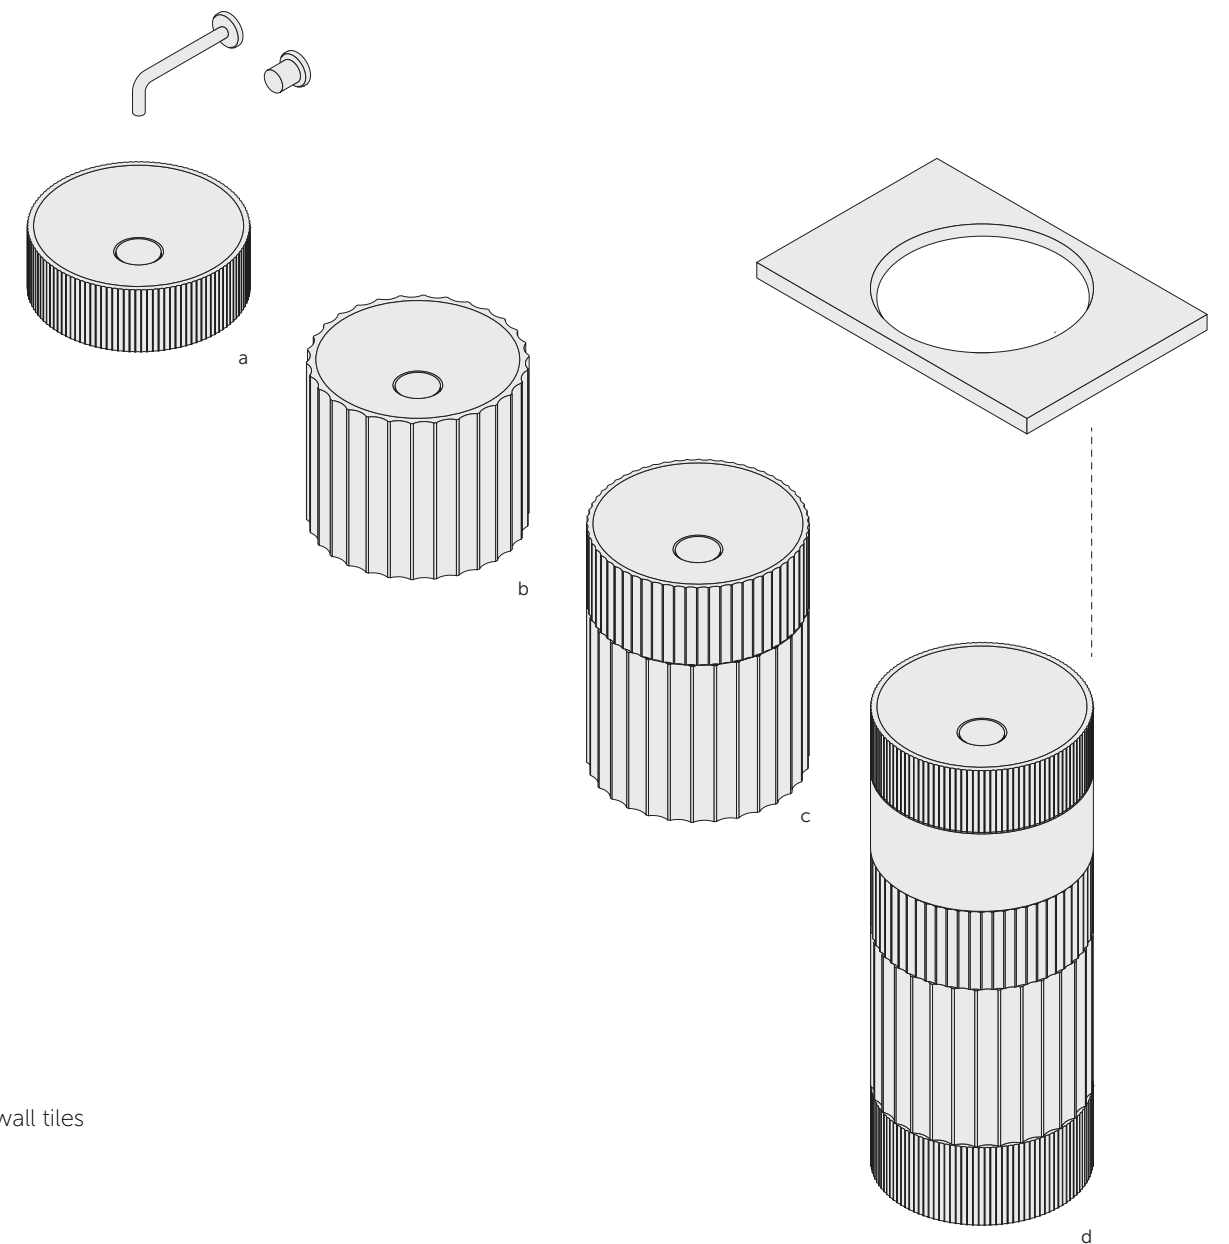

Ercole washbasin

design Mario Sciarato

The washbasin, like a classical column, with stone modules placed one on top of the other. The characteristic groove offers continuity and balance to the modules, which differ in size and density.

The column cancels out the need of the basin and can be configured with or without a table top.

Materials

Travertino

Dimensions

a $\varnothing 35 \times h 12$ cm

b $\varnothing 35 \times h 30$ cm

c $\varnothing 35 \times h 45$ cm

d $\varnothing 35 \times h 87,5$ cm

table top 60x40 cm

Ercole wall tiles